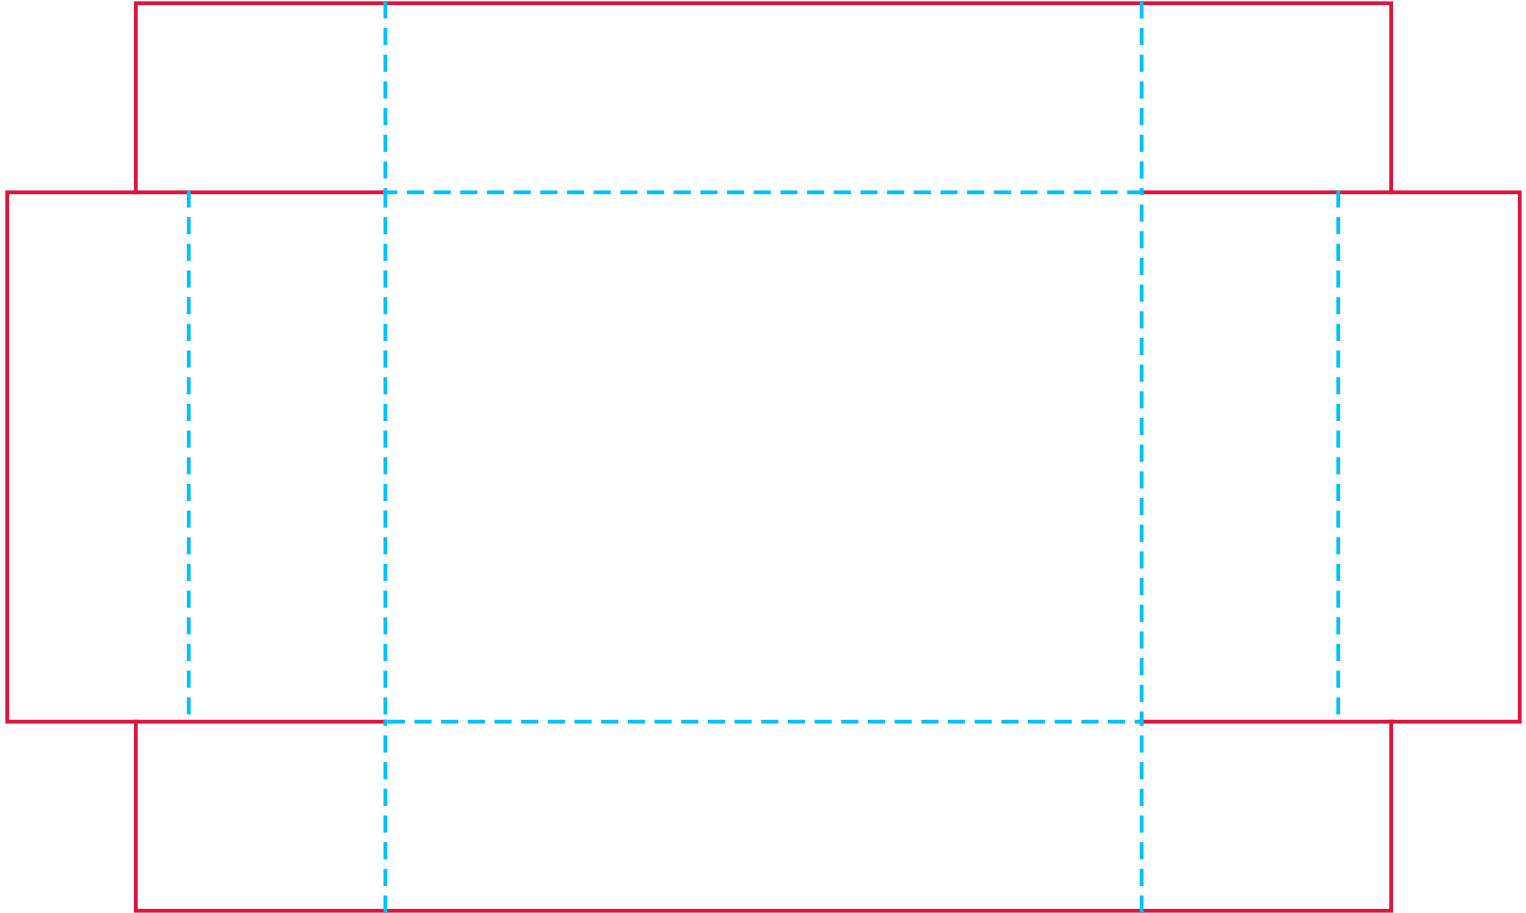

# Match Box : tray

10 x 7 x 2.5 (cm)

Please cut along the straight line and fold along the dotted line

# Match Box : sleeve

10 x 7 x 2.5 (cm)